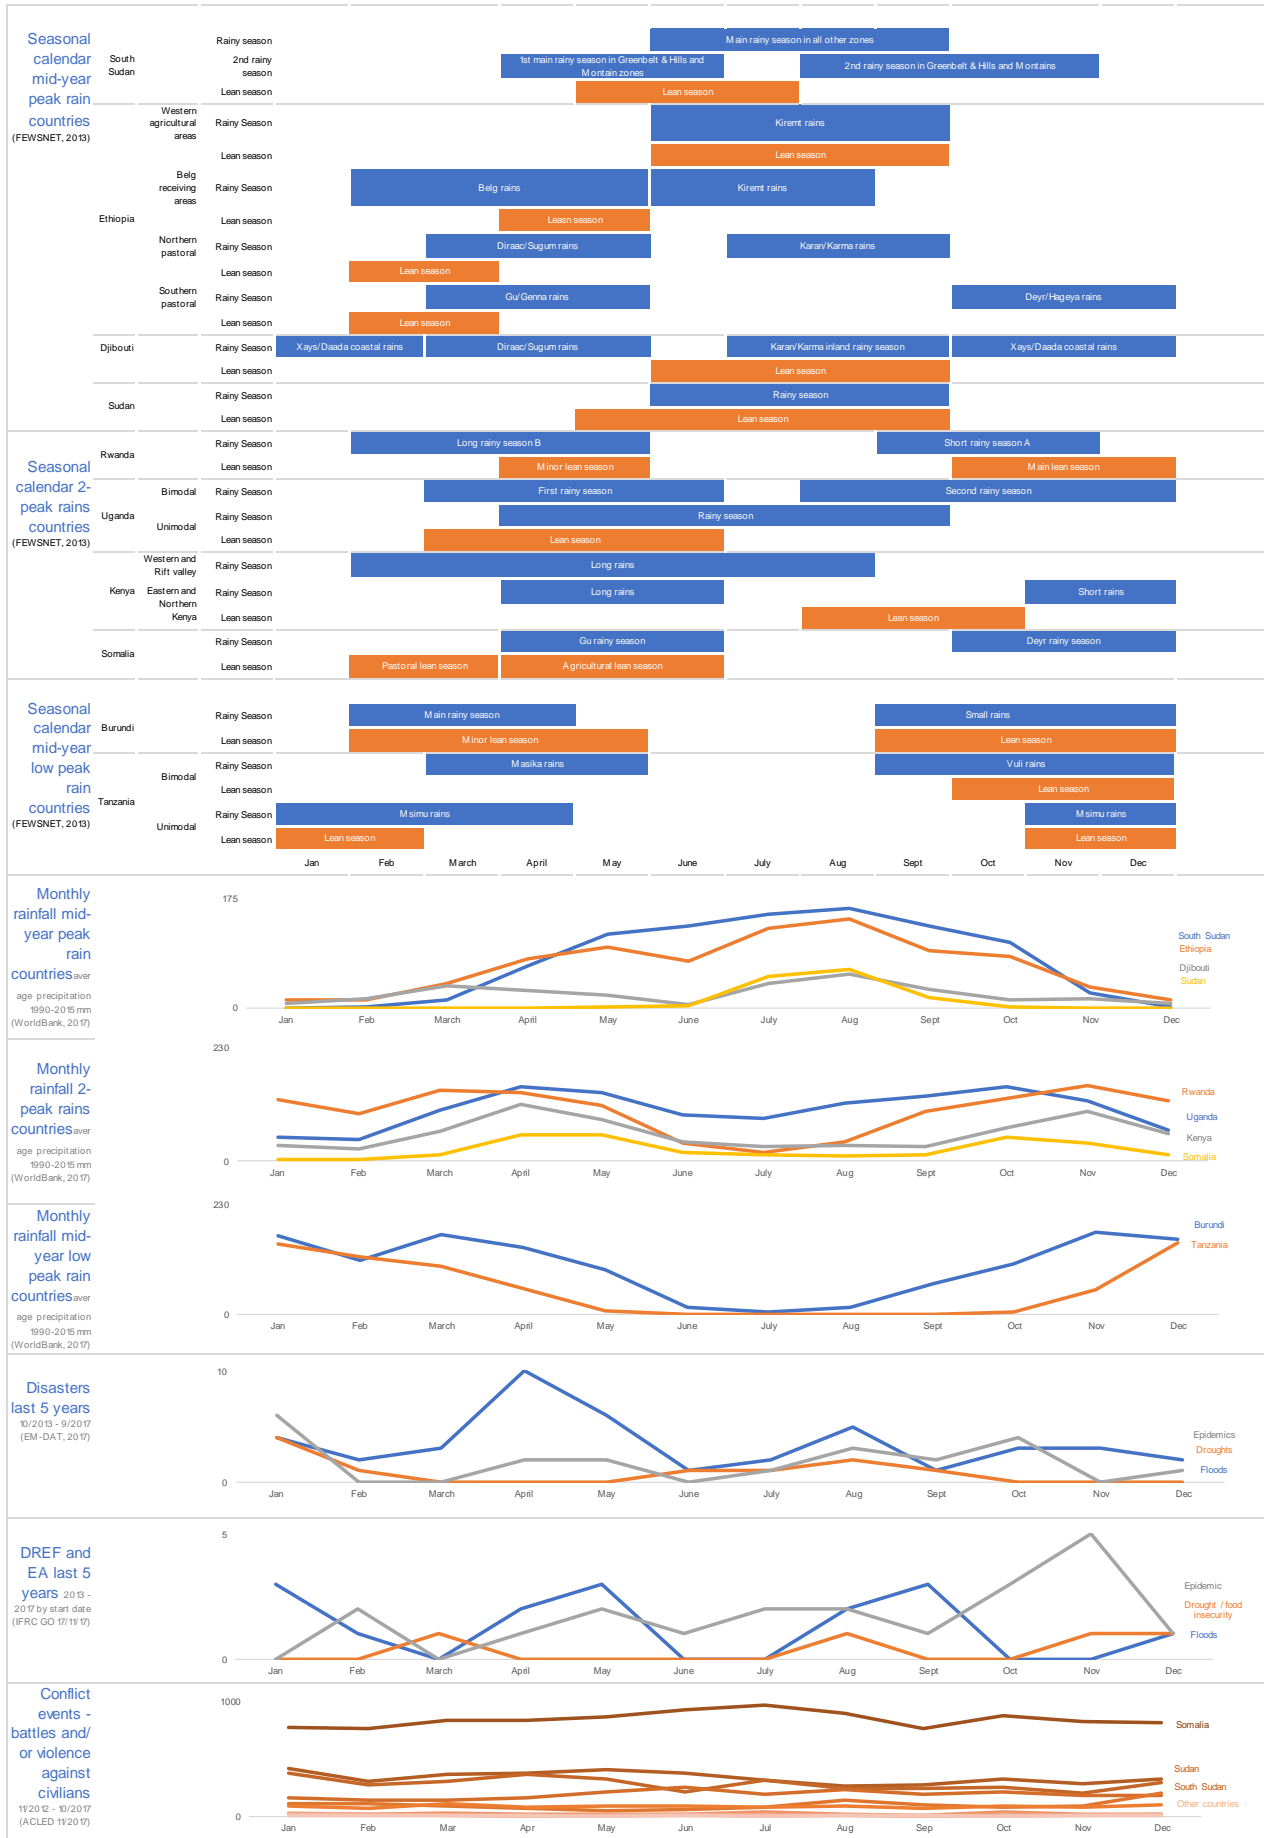

# Eastern Africa Region\* - Food Crisis

Burundi, Djibouti, Ethiopia, Kenya, Rwanda, Somalia, South Sudan, Sudan, Tanzania, Uganda

## Seasonal and critical events calendar (as of 30/11/2017)

# Food security and climate outlook 2018 (as of 30/11/2017)